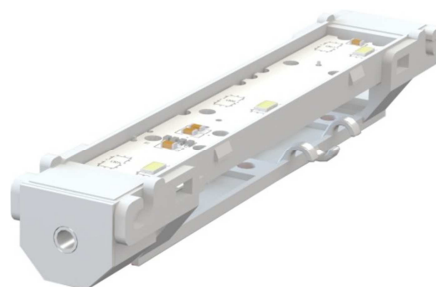

## Product Sheet Virgo+ LS3 LED module

Designed for the architectural lighting industry, the Virgo+ LS3 modules are part of the Virgolite™ modules family. For fast and easy installation the LED modules are inserted on one electrical conductor connected to the LED Master Power Supply (LMPS). The power Contactless LED technology eliminates electrical contacts and risks of corrosion.

### Characteristics

Input Power	Only from the following Class 2 power supplies: LMPS-350 or LMPS-750
Dimming Option	Only with: LMPS-Dimmer Controller and LMPS-Dimmer Extender
Beam Angle	120°
LED Color Spectrum	White 3000K, 3500K, 6500K
Chromaticity Tolerance	3-Step MacAdam ellipse
Ambient Operating Temperature	-40° F to 122° F (-40° C to 50° C)
Operating Environment	Dry and damp locations (with LMPS-350 and LMPS-750), wet locations (only with LMPS-350)
Ingress Protection Rating	IP67
Warranty	5 years