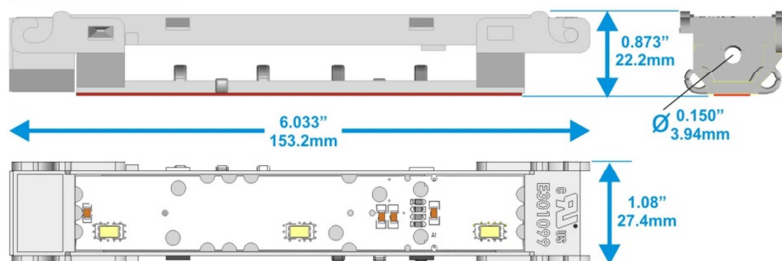

## Product Sheet Virgo+ LS3 LED module

Designed for the architectural lighting industry, the Virgo+ LS3 modules are part of the Virgolite™ modules family. For fast and easy installation the LED modules are inserted on one electrical conductor connected to the LED Master Power Supply (LMPS). The power Contactless LED technology eliminates electrical contacts and risks of corrosion.

### Dimensions